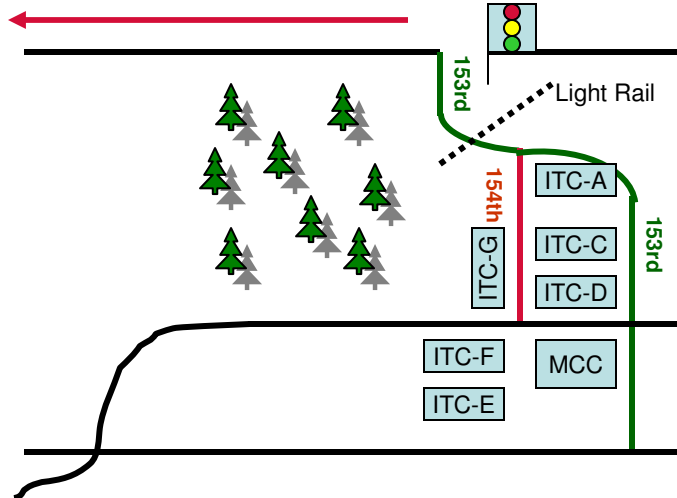

Jenkins Rd

Directions to Columbia & Edo Buildings

Coming From Murray, make a left onto Walker Road then another left onto either SW Koll Pkwy. or Graystone Court.

Coming from 158th, turn into Pacific Oncology/Graystone Court Parking Lot – continue through to Columbia Bldg or Edo. Or, make a right onto Walker Rd. Then a right onto Graystone Circle or SW Koll Pkwy

Millikan Way

TV Highway